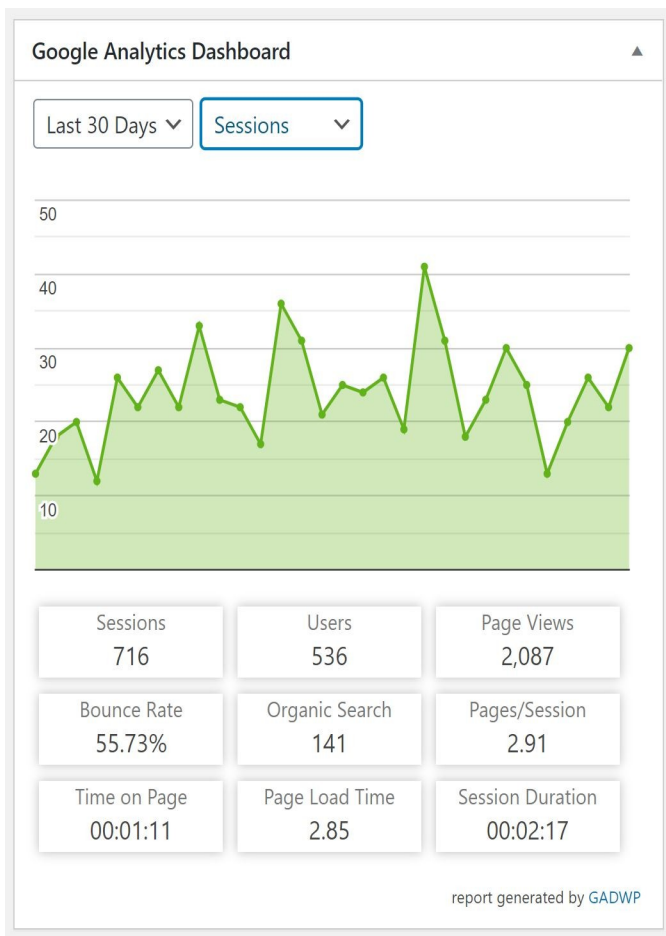

Webmaster Report – January 2020 (Supplemental)

Monthly Analytics Report

<https://quinte.ogs.on.ca>
1 Jan - 31 Jan 2020

Average Daily Traffic

Page Views	Unique Visits	First Time Visits	Returning Visits
3.1 ▼	1.6 ▼	1.4 ▼	0.3 ▼
Prev Month 3.5	Prev Month 2.2	Prev Month 1.7	Prev Month 0.5

Daily Traffic Breakdown

	Page Views	Unique Visits	First Time Visits	Returning Visits
Wed, 1 Jan	2	2	2	0
Thu, 2 Jan	1	1	1	0
Fri, 3 Jan	2	2	1	1
Sat, 4 Jan	4	4	4	0

Monthly Analytics Report

<http://www.rootsweb.ancestry.com/~canqbogs/>
1 Jan - 31 Jan 2020

Average Daily Traffic

Page Views	Unique Visits	First Time Visits	Returning Visits
6.5 ▲	5.2 ▲	4.2 ▲	1 ▲
Prev Month 4.6	Prev Month 3.6	Prev Month 3.2	Prev Month 0.4

Daily Traffic Breakdown

	Page Views	Unique Visits	First Time Visits	Returning Visits
Wed, 1 Jan	9	5	2	3
Thu, 2 Jan	8	4	3	1
Fri, 3 Jan	3	3	1	2